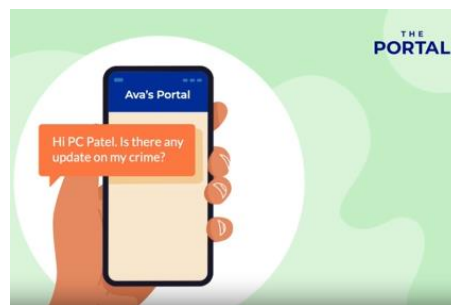

ASB Help –  
Understanding how to  
report ASB

[Click here to watch](#)

Preventing Burglary  
with WIDEN

[Click here to watch](#)

Understanding the  
psychology behind  
scams

[Click here to watch](#)

## Launch of two-way messaging service between victims and officers

A ground-breaking new way for victims of crime to speak directly to the police officer handling their case has been successfully launched across Hampshire and the Isle of Wight.

The Victim's Portal will enable people who have reported a crime to check the status of the investigation, get updated as their case progresses, and message the officer in charge of their case (OIC), all through a link on their phone or computer.